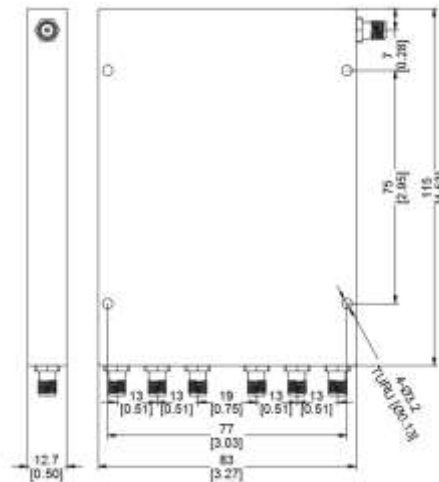

No.89,Huahan Road, chenghua Zone Chengdu, Sichuan China Zip Code:610000

Outline Drawing:

All Dimensions in mm

Outline Tolerances $\pm 0.5(0.02)$

Mounting Holes Tolerances $\pm 0.2(0.008)$

All Connectors: SMA-Female