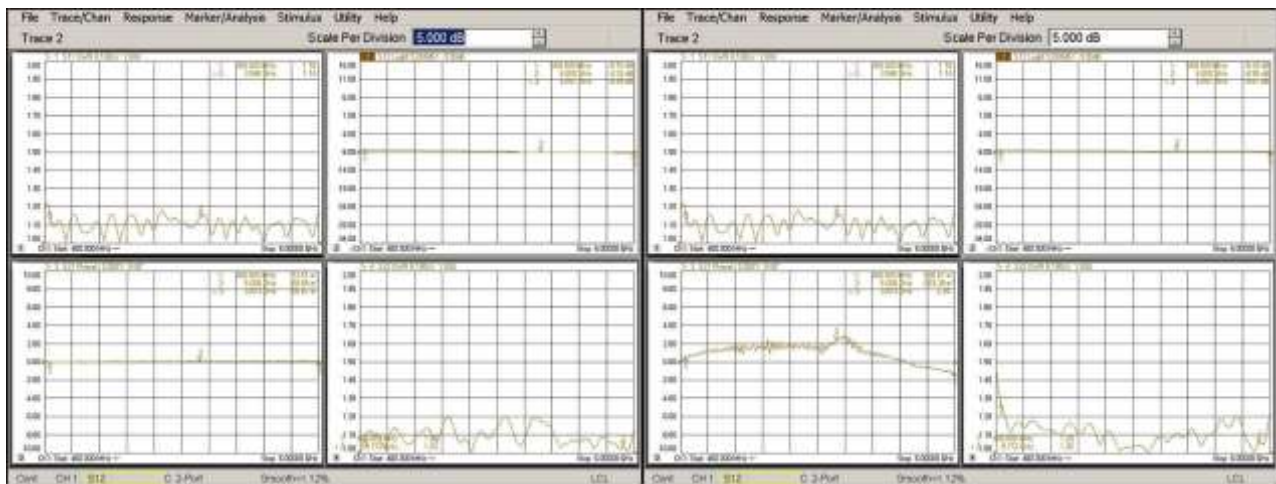

成都利德尔科技有限公司 ChengDu Leader Microwave Technology Co.,Ltd

电话: 028-65199117 传真: 028-65199116

<http://www.leadermicrowave.com> sales@leader-mw.com

TEL: +86-28-65199117 FAX: +86-28-65199116

Add: 中国 成都市成华区华翰路 89 号 610000

No.89,Huahan Road, chenghua Zone Chengdu, Sichuan China Zip Code:610000